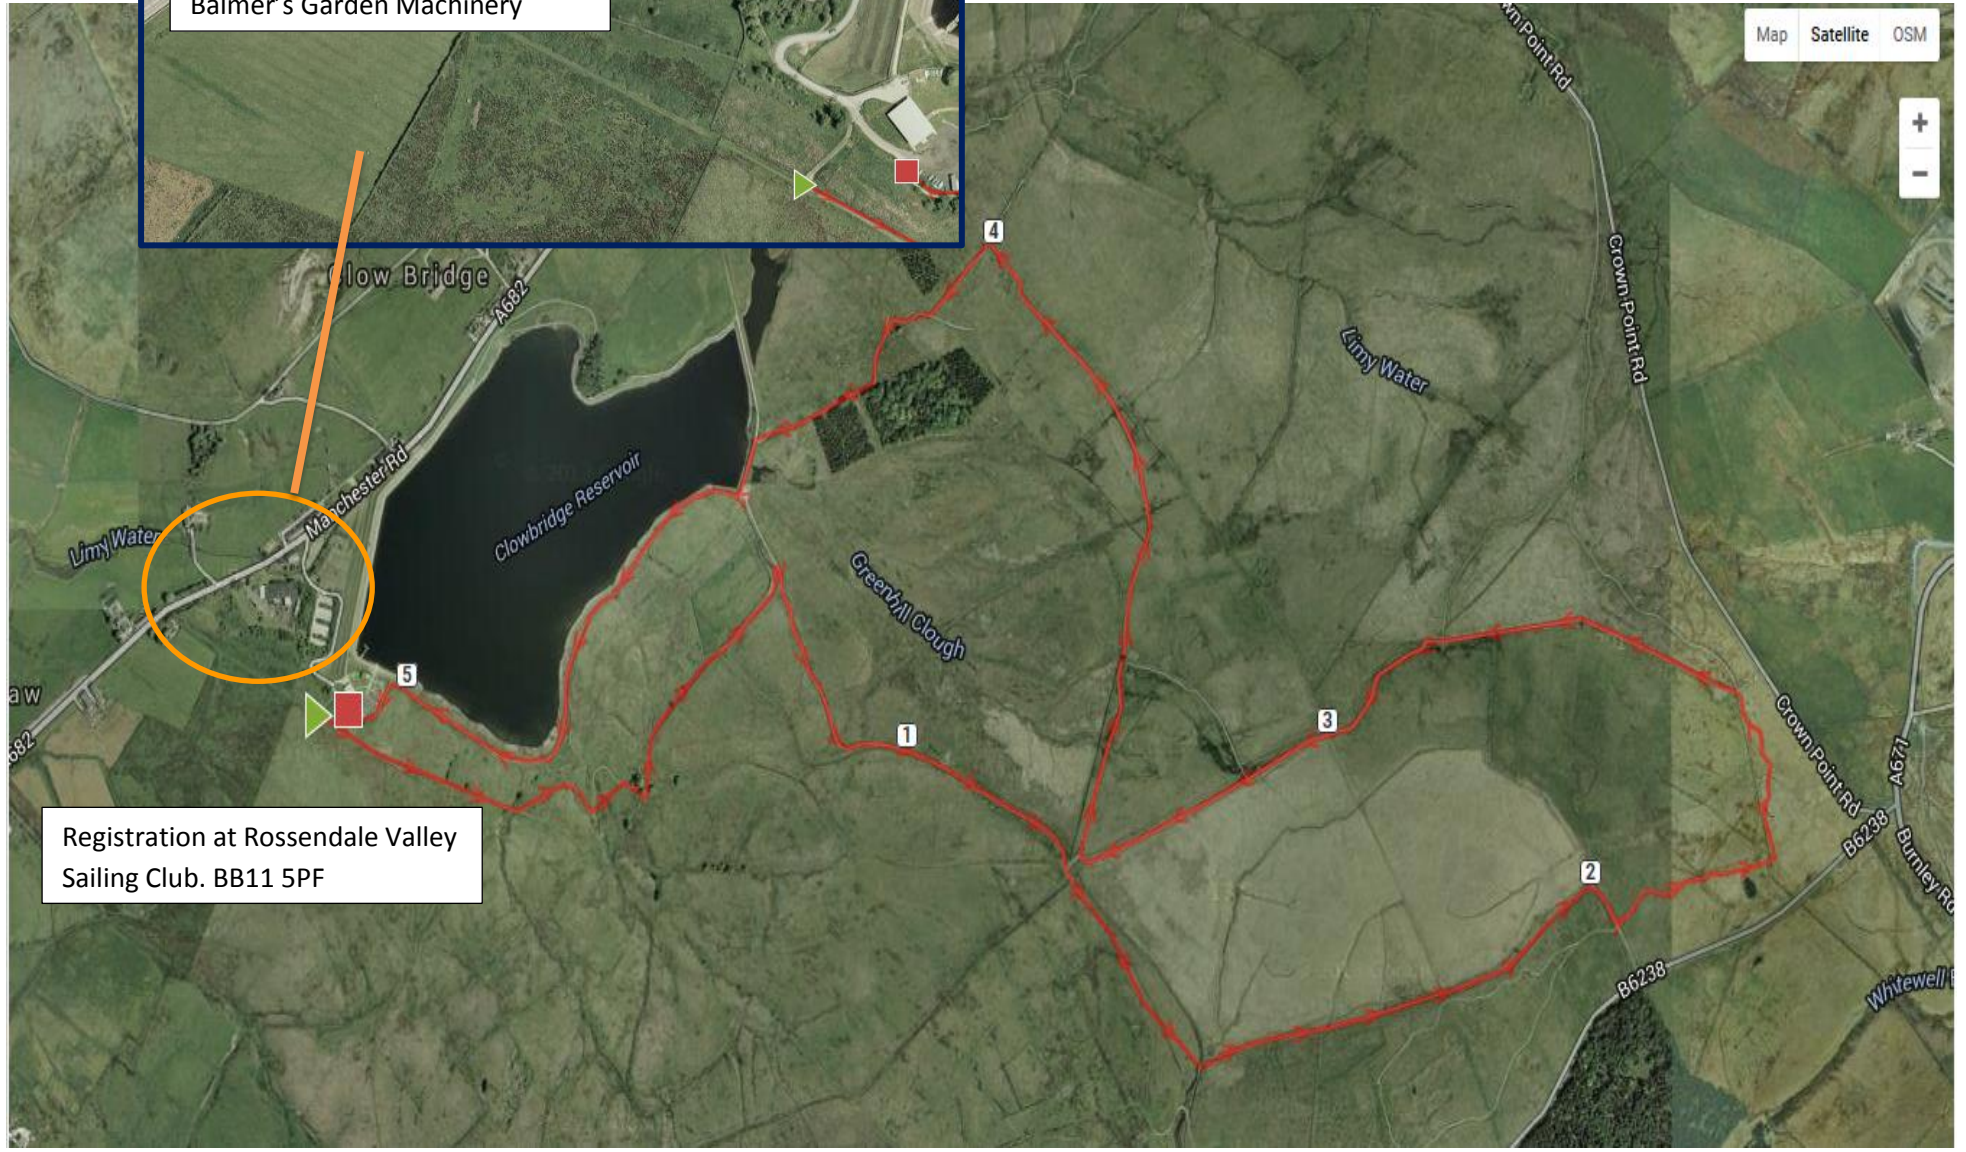

Footpath access to registration & start

Car Park with Limited space at Balmer's Garden Machinery

Additional parking available on the main road around the bend after you pass Balmer's heading towards Rawtenstall. Do not park outside the factory it is a dangerous bend and you could get a ticket.

Registration at Rossendale Valley Sailing Club. BB11 5PF